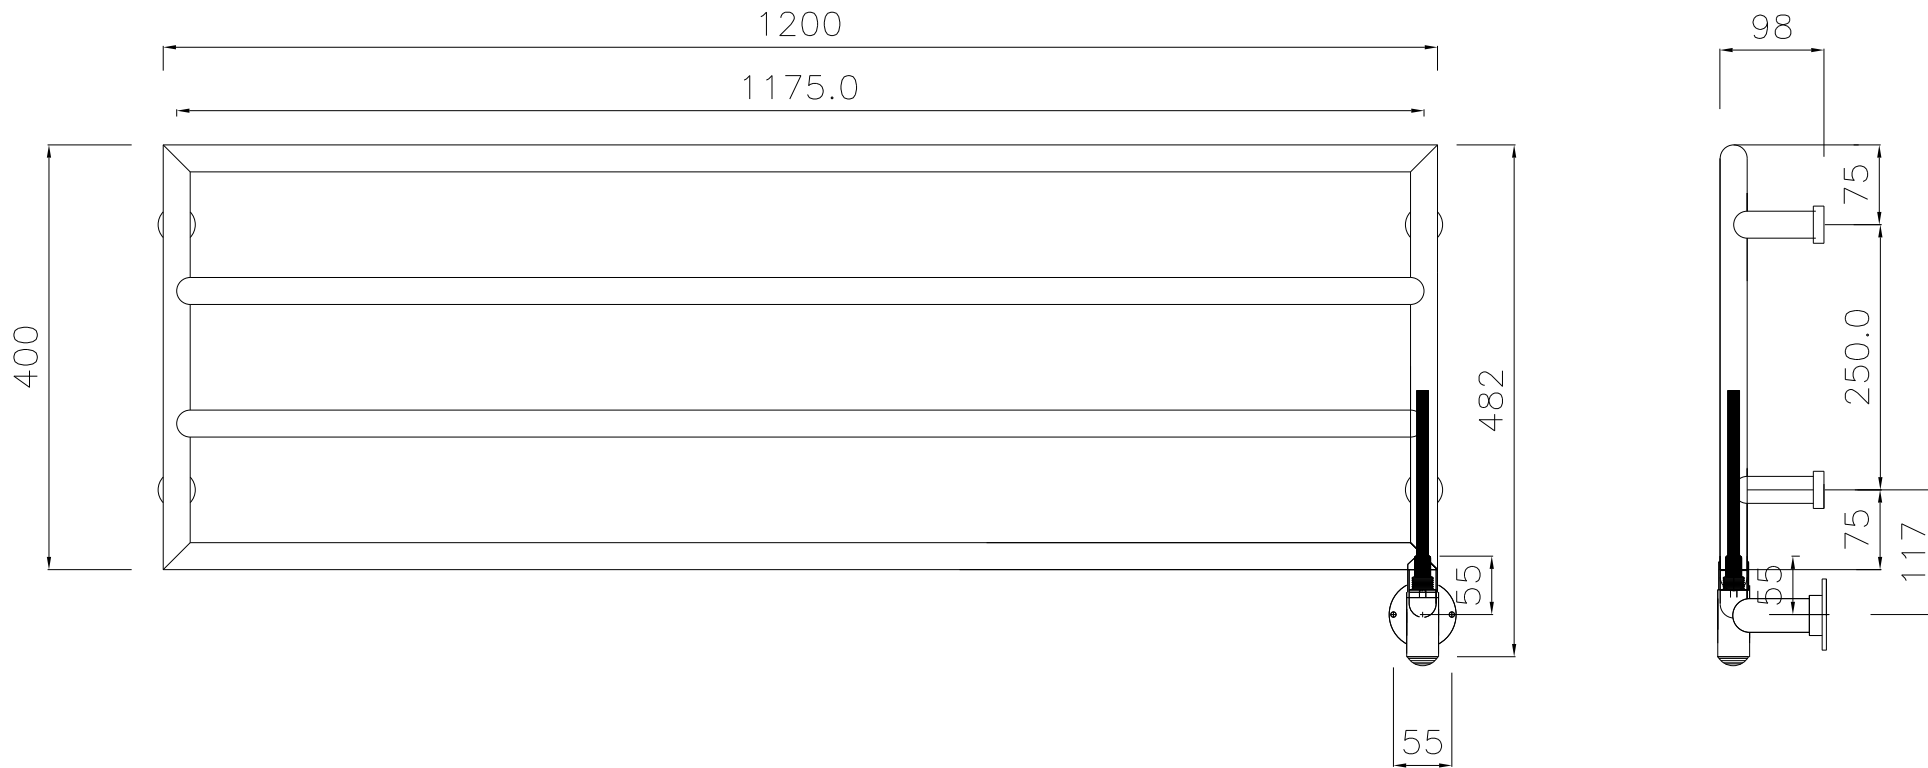

1

2

3

4

5

6

7

DO NOT SCALE

IF IN DOUBT ASK

THIRD ANGLE PROJECTION

THIS DRAWING AND DESIGN IS THE PROPERTY OF  
BP Heating Ltd  
AND MUST NOT BE USED FOR ANY PURPOSE  
WHATSOEVER WITHOUT THEIR SPECIFIC WRITTEN CONSENT

Code	Width	Height	Temp Range	Element	Elec Supply
LEE40120EH	1200	400	35 - 50 c	100 Watt	230 Volts

ISSUE	DATE	SIGN	GENERAL TOLERANCES UNLESS OTHERWISE STATED		
			DECIMAL PLACES	IMPERIAL	METRIC
			0	± 0.200"	± 5.0
			1	± 0.080"	± 2.0

BP Heating Ltd

TITLE

LEE40120EH

FORMAT : A4

	NAME	DATE	SCALE	DRAWING No
DRAWN	B. PARRY	20/02/2015		0003 A
CHECKED				