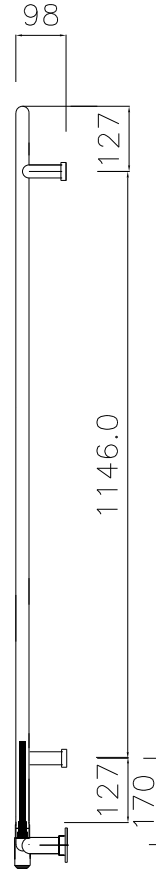

1

2

3

4

5

6

7

DO NOT SCALE

IF IN DOUBT ASK

THIRD ANGLE PROJECTION

THIS DRAWING AND DESIGN IS THE PROPERTY OF
BP Heating Ltd
AND MUST NOT BE USED FOR ANY PURPOSE
WHATSOEVER WITHOUT THEIR SPECIFIC WRITTEN CONSENT

Code	Width	Height	Temp Range	Element	Elec Supply
BOL60140EH	600	1400	35 - 45 c	150 Watt	230Volts

FORMAT : A4

26/10/2009	B.Parry	1	ISSUE DATE / SIGN	GENERAL TOLERANCES UNLESS OTHERWISE STATED		
				DESIMAL PLACES	IMPERIAL	METRIC
				0	+ 0.200"	+ 5.0
2	1			1	+ 0.080"	+ 2.0

BP Heating Ltd

TITLE				
BOL60140EH				
	NAME	DATE	SCALE	DRAWING No
DRAWN	B. PARRY	20/02/2015		0002 A
CHECKED				

1

2

3

4

5

6

7