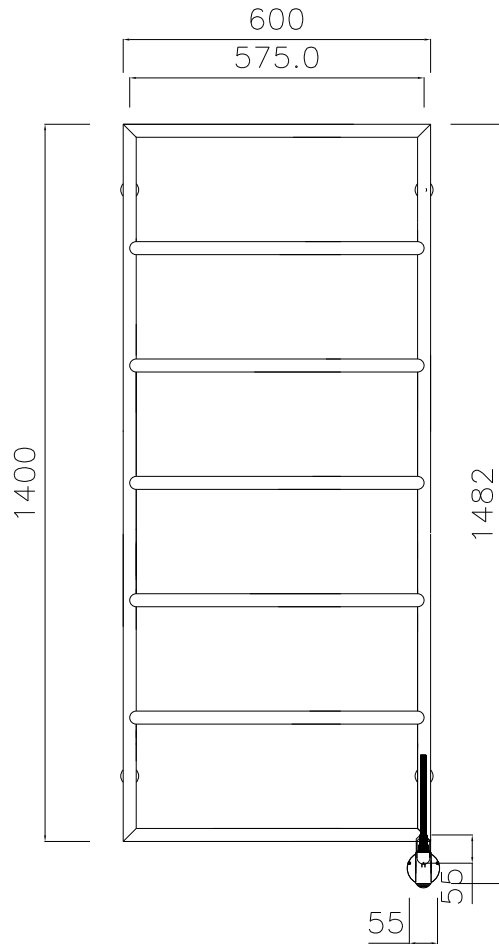

1

2

3

4

5

6

7

DO NOT SCALE

IF IN DOUBT ASK

THIRD ANGLE PROJECTION

THIS DRAWING AND DESIGN IS THE PROPERTY OF
BP Heating Ltd
AND MUST NOT BE USED FOR ANY PURPOSE
WHATSOEVER WITHOUT THEIR SPECIFIC WRITTEN CONSENT

Code	Width	Height	Temp Range	Element	Elec Supply
BOL60140EH	600	1400	35 - 45 c	150 Watt	230Volts

FORMAT : A4

26/10/2009	B.Parry	1	ISSUE DATE / SIGN	GENERAL TOLERANCES UNLESS OTHERWISE STATED		
				DESIMAL PLACES	IMPERIAL	METRIC
				0	+ 0.200"	+ 5.0
2	1			1	+ 0.080"	+ 2.0

BP Heating Ltd

TITLE				
BOL60140EH				
	NAME	DATE	SCALE	DRAWING No
DRAWN	B. PARRY	20/02/2015		0002 A
CHECKED				

1

2

3

4

5

6

7