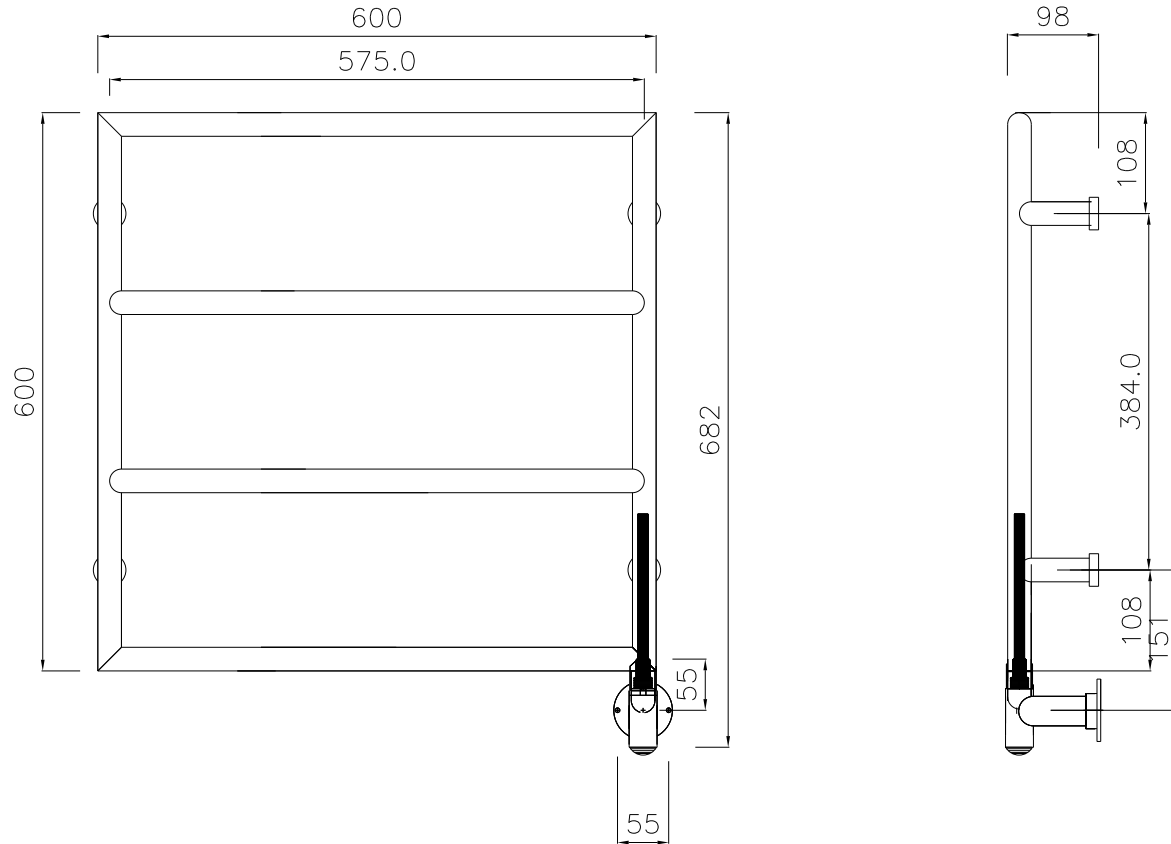

IF IN DOUBT ASK

THIRD ANGLE PROJECTION

THIS DRAWING AND DESIGN IS THE PROPERTY OF  
BP Heating Ltd  
AND MUST NOT BE USED FOR ANY PURPOSE  
WHATSOEVER WITHOUT THEIR SPECIFIC WRITTEN CONSENT

Code	Width	Height	Temp Range	Element	Elec Supply
BOLTONEH	600	600	35 - 45 c	75 Watt	230 Volts

FORMAT : A4

ISSUE	DATE	SIGN	GENERAL TOLERANCES UNLESS OTHERWISE STATED		
			DECIMAL PLACES	IMPERIAL	METRIC
0			±	0.200"	± 5.0
1			±	0.080"	± 2.0

BP Heating Ltd

TITLE

BOLTON60060EH

	NAME	DATE	SCALE	DRAWING No
DRAWN	B. PARRY	20/02/2015		0001A
CHECKED				