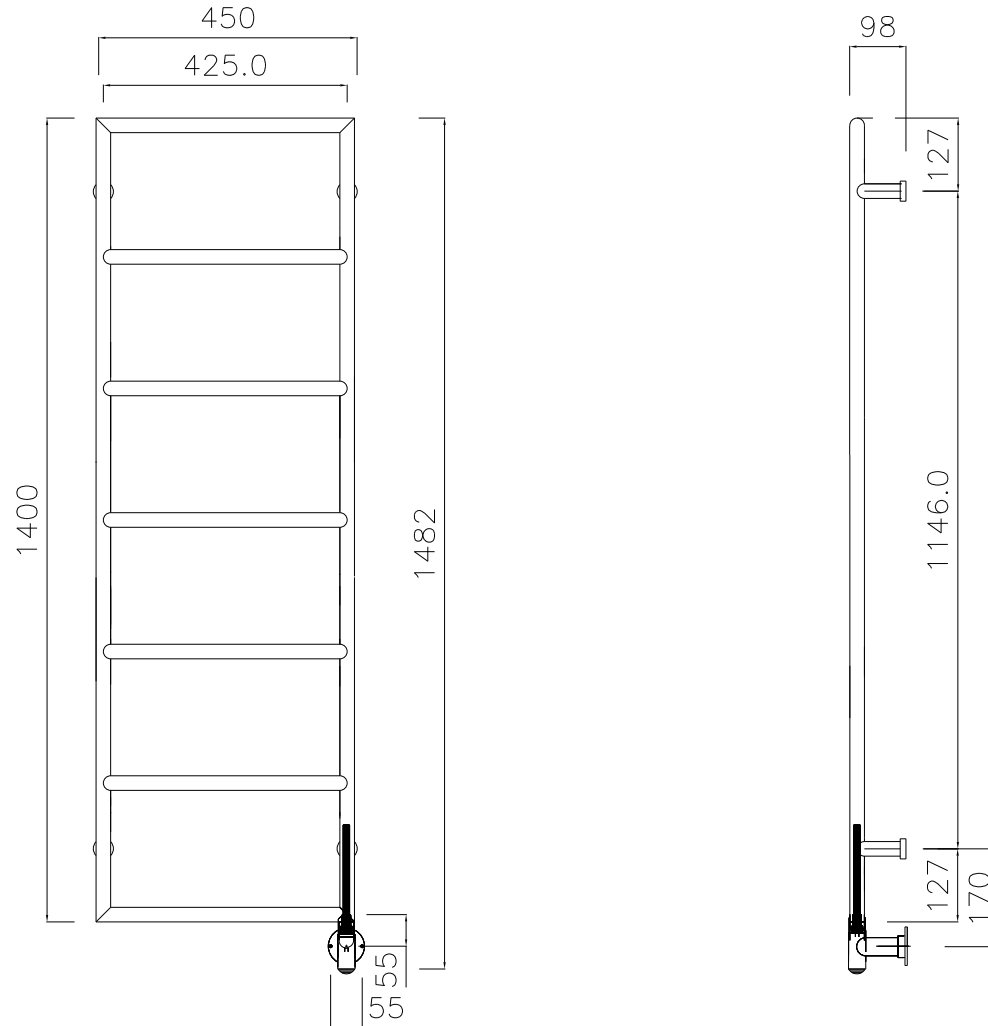

1

2

3

4

5

6

7

DO NOT SCALE

IF IN DOUBT ASK

THIRD ANGLE PROJECTION

THIS DRAWING AND DESIGN IS THE PROPERTY OF  
BP Heating Ltd  
AND MUST NOT BE USED FOR ANY PURPOSE  
WHATSOEVER WITHOUT THEIR SPECIFIC WRITTEN CONSENT

Code	Width	Height	Temp Range	Element	Elec Supply
BOL45140EH	450	1400	35 - 45 c	100 Watt	230 Volts

FORMAT : A4

ISSUE	DATE	SIGN	GENERAL TOLERANCES UNLESS OTHERWISE STATED		
			DECIMAL PLACES	IMPERIAL	METRIC
0			± 0.200"	± 5.0	
1			± 0.080"	± 2.0	

BP Heating Ltd

TITLE				
BOL45140EH				
	NAME	DATE	SCALE	DRAWING No
DRAWN	B. PARRY	20/02/2015		0006A
CHECKED				

1

2

3

4

5

6

7