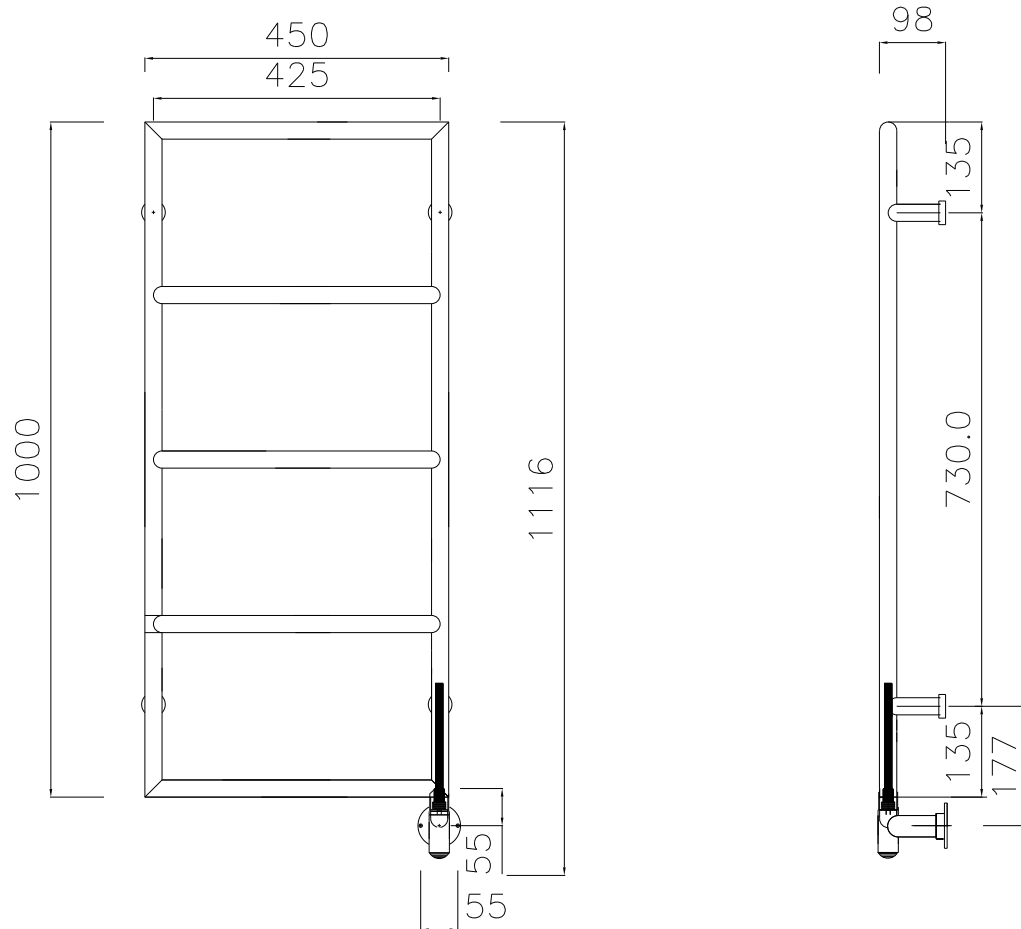

1

2

3

4

5

6

7

DO NOT SCALE

IF IN DOUBT ASK

THIRD ANGLE PROJECTION

THIS DRAWING AND DESIGN IS THE PROPERTY OF
BP Heating Ltd
AND MUST NOT BE USED FOR ANY PURPOSE
WHATSOEVER WITHOUT THEIR SPECIFIC WRITTEN CONSENT

Code	Width	Height	Temp Range	Element	Elec Supply
BOL45100EH	450	1000	35 - 47 c	75 Watt	230 Volts

FORMAT : A4

ISSUE	DATE	SIGN	GENERAL TOLERANCES UNLESS OTHERWISE STATED		
			DECIMAL PLACES	IMPERIAL	METRIC
			0	+ 0.200"	+ 5.0
1	+ 0.080"	+ 2.0			

BP Heating Ltd

TITLE				
BOL35100EH				
	NAME	DATE	SCALE	DRAWING No
DRAWN	B. PARRY	20/02/2015		0005A
CHECKED				