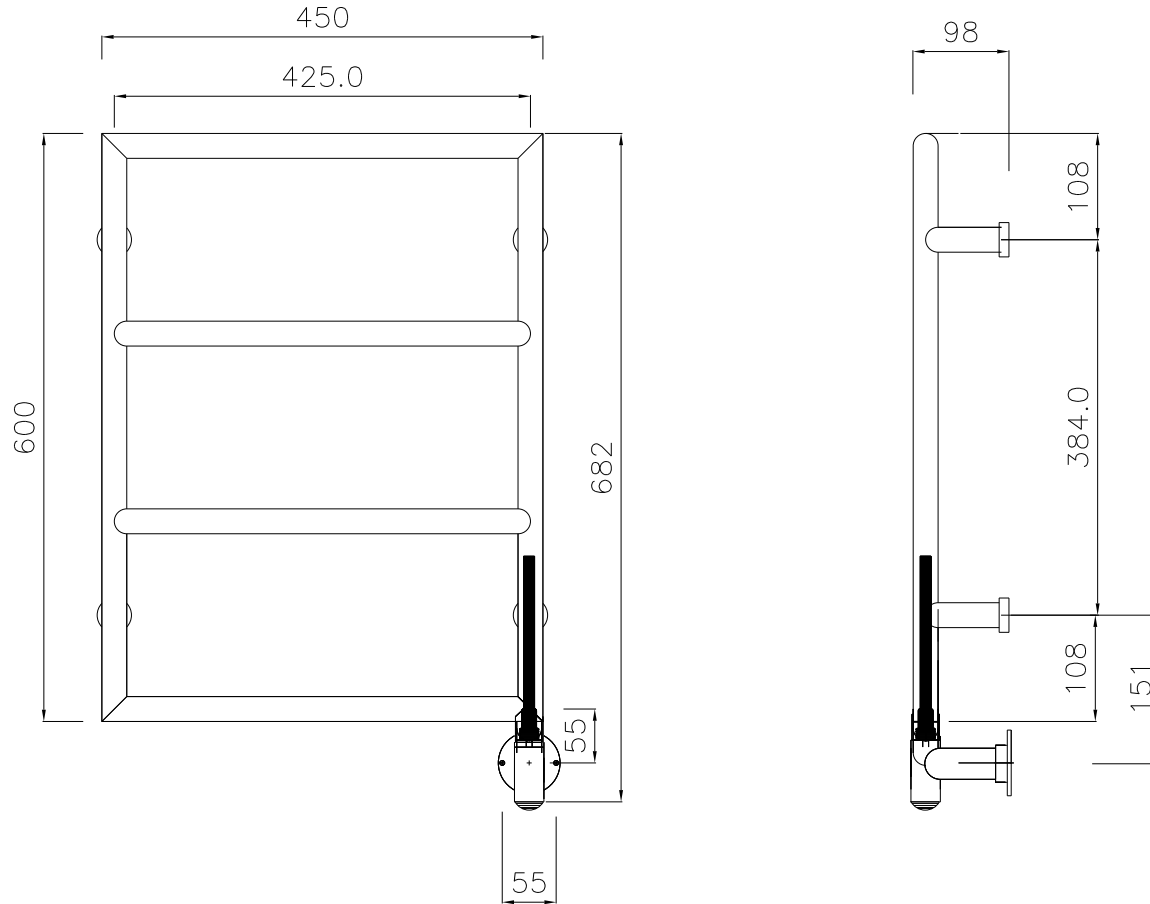

IF IN DOUBT ASK

THIRD ANGLE PROJECTION

THIS DRAWING AND DESIGN IS THE PROPERTY OF  
BP Heating Ltd  
AND MUST NOT BE USED FOR ANY PURPOSE  
WHATSOEVER WITHOUT THEIR SPECIFIC WRITTEN CONSENT

Code	Width	Height	Temp Range	Element	Elec Supply
BOL45060EH	450	600	35 - 45 c	40 Watt	230 Volts

FORMAT : A4

ISSUE	DATE	SIGN	GENERAL TOLERANCES UNLESS OTHERWISE STATED		
			DECIMAL PLACES	IMPERIAL	METRIC
0			± 0.200"	± 5.0	
1			± 0.080"	± 2.0	

BP Heating Ltd

TITLE				
BOL450603EH				
	NAME	DATE	SCALE	DRAWING No
DRAWN	B. PARRY	20/02/2015		0004A
CHECKED				